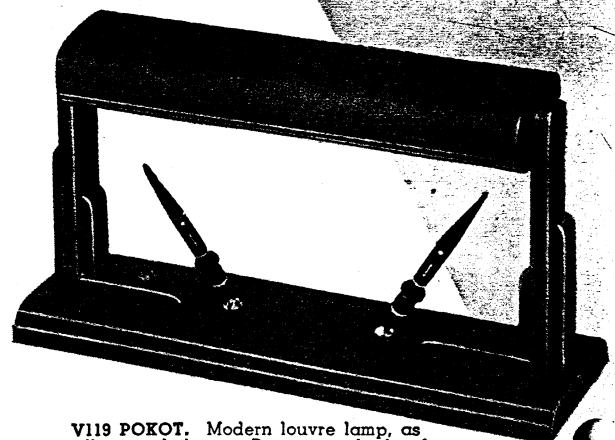

V099-560 GOPUD. Base and clock combination with Seth Thomas 8-day movement as illustrated with two LIFETIME Pens \$85.00.

V029

V039

V050

**V159
AND
V159 - 559**

T018

**V099
AND
V099 - 560**

V119 POKOT. Modern louvre lamp, as illustrated above. Bronze standard and shade mounted on hand tooled leather base. 15 x 5 1/2 inches with over all height 9 1/2 inches. Brown sockets. With two LIFETIME Pens \$50.00.
V108 POGAM. Same as V119 except that it is furnished with one LIFETIME Pen at \$40.00.